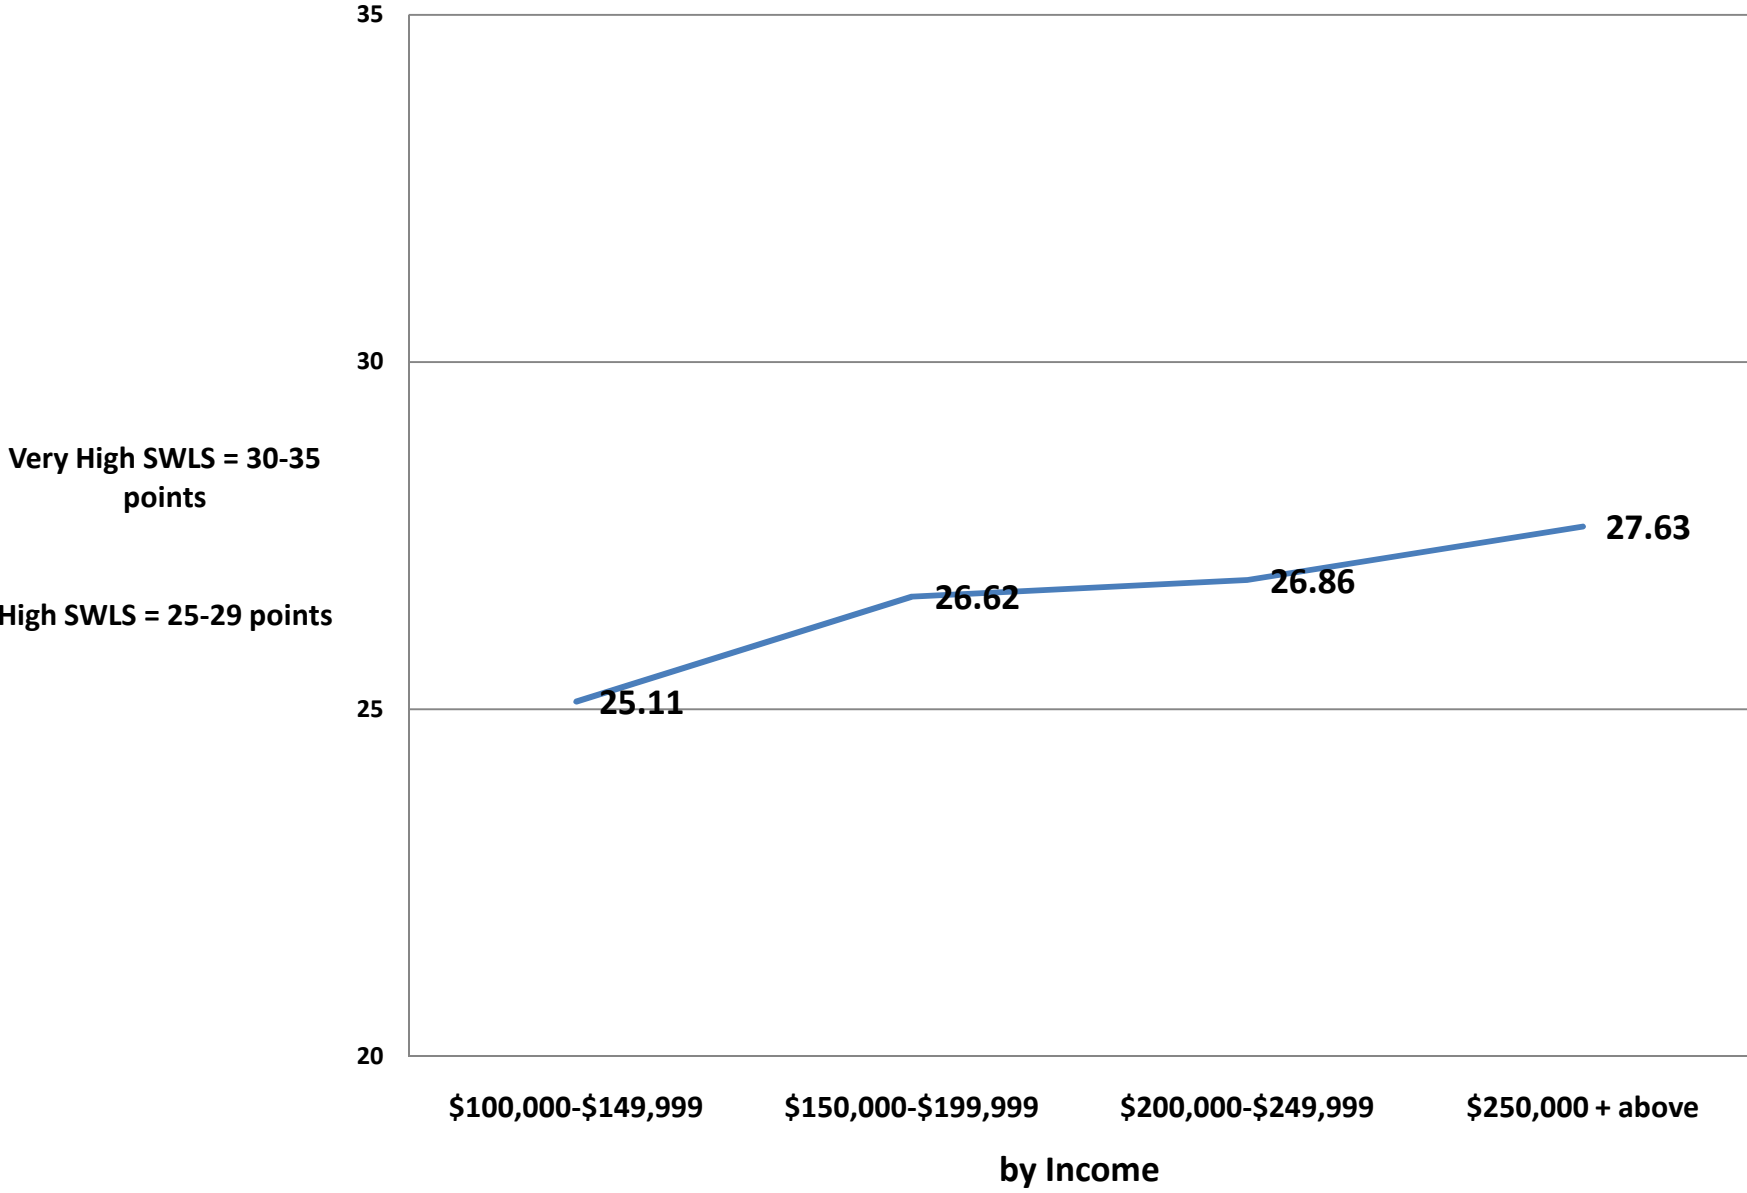

Satisfaction with Life Scale by Ed Diener

Very High SWLS = 30-35 points

High SWLS = 25-29 points

by Income